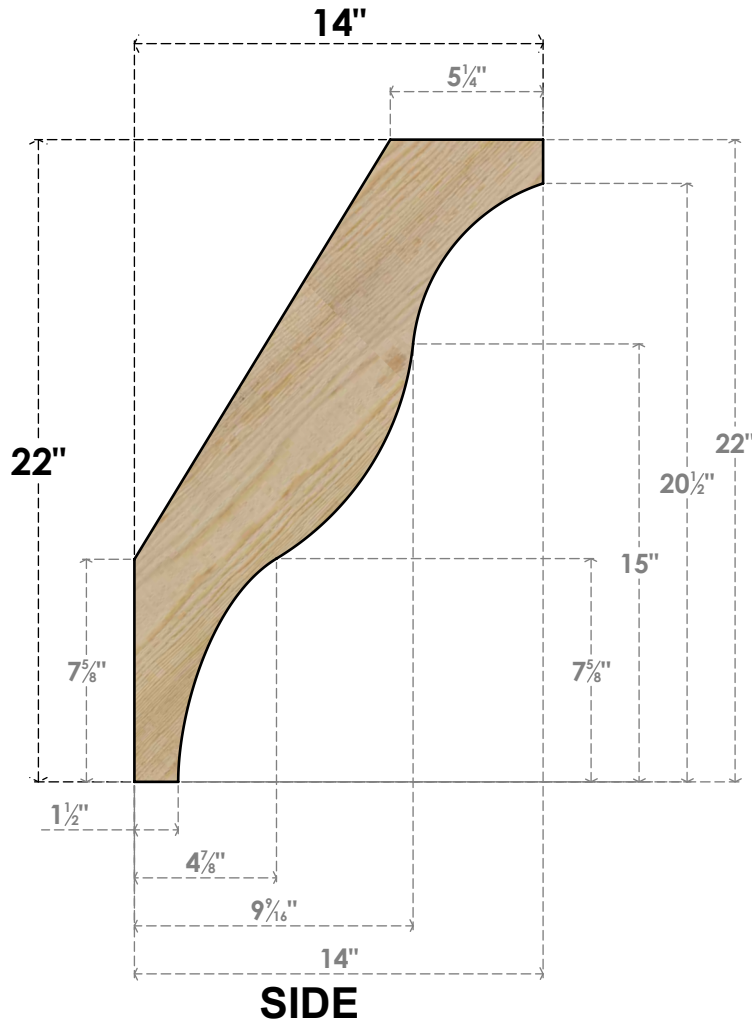

# BRC06X14X22FST00RDF

6"W X 14"D X 22"H FUNSTON ROUGH SAWN BRACE, DOUGLAS FIR

EKENA MILLWORK  
 2300 WEST MAIN ST.  
 CLARKSVILLE, TX 75426  
 TOLL FREE: 866-607-0453  
 WWW.EKENAMILLWORK.COM